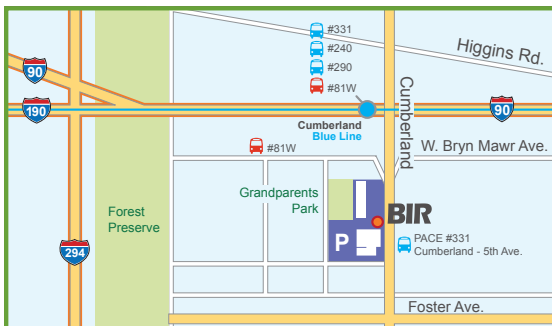

Some of the invited companies and agencies

Acme Industries	John Crane
Away Staffing	NTA
Brad Foote Gear Works	Power Plant Services
Hydra Force	Roma Staffing